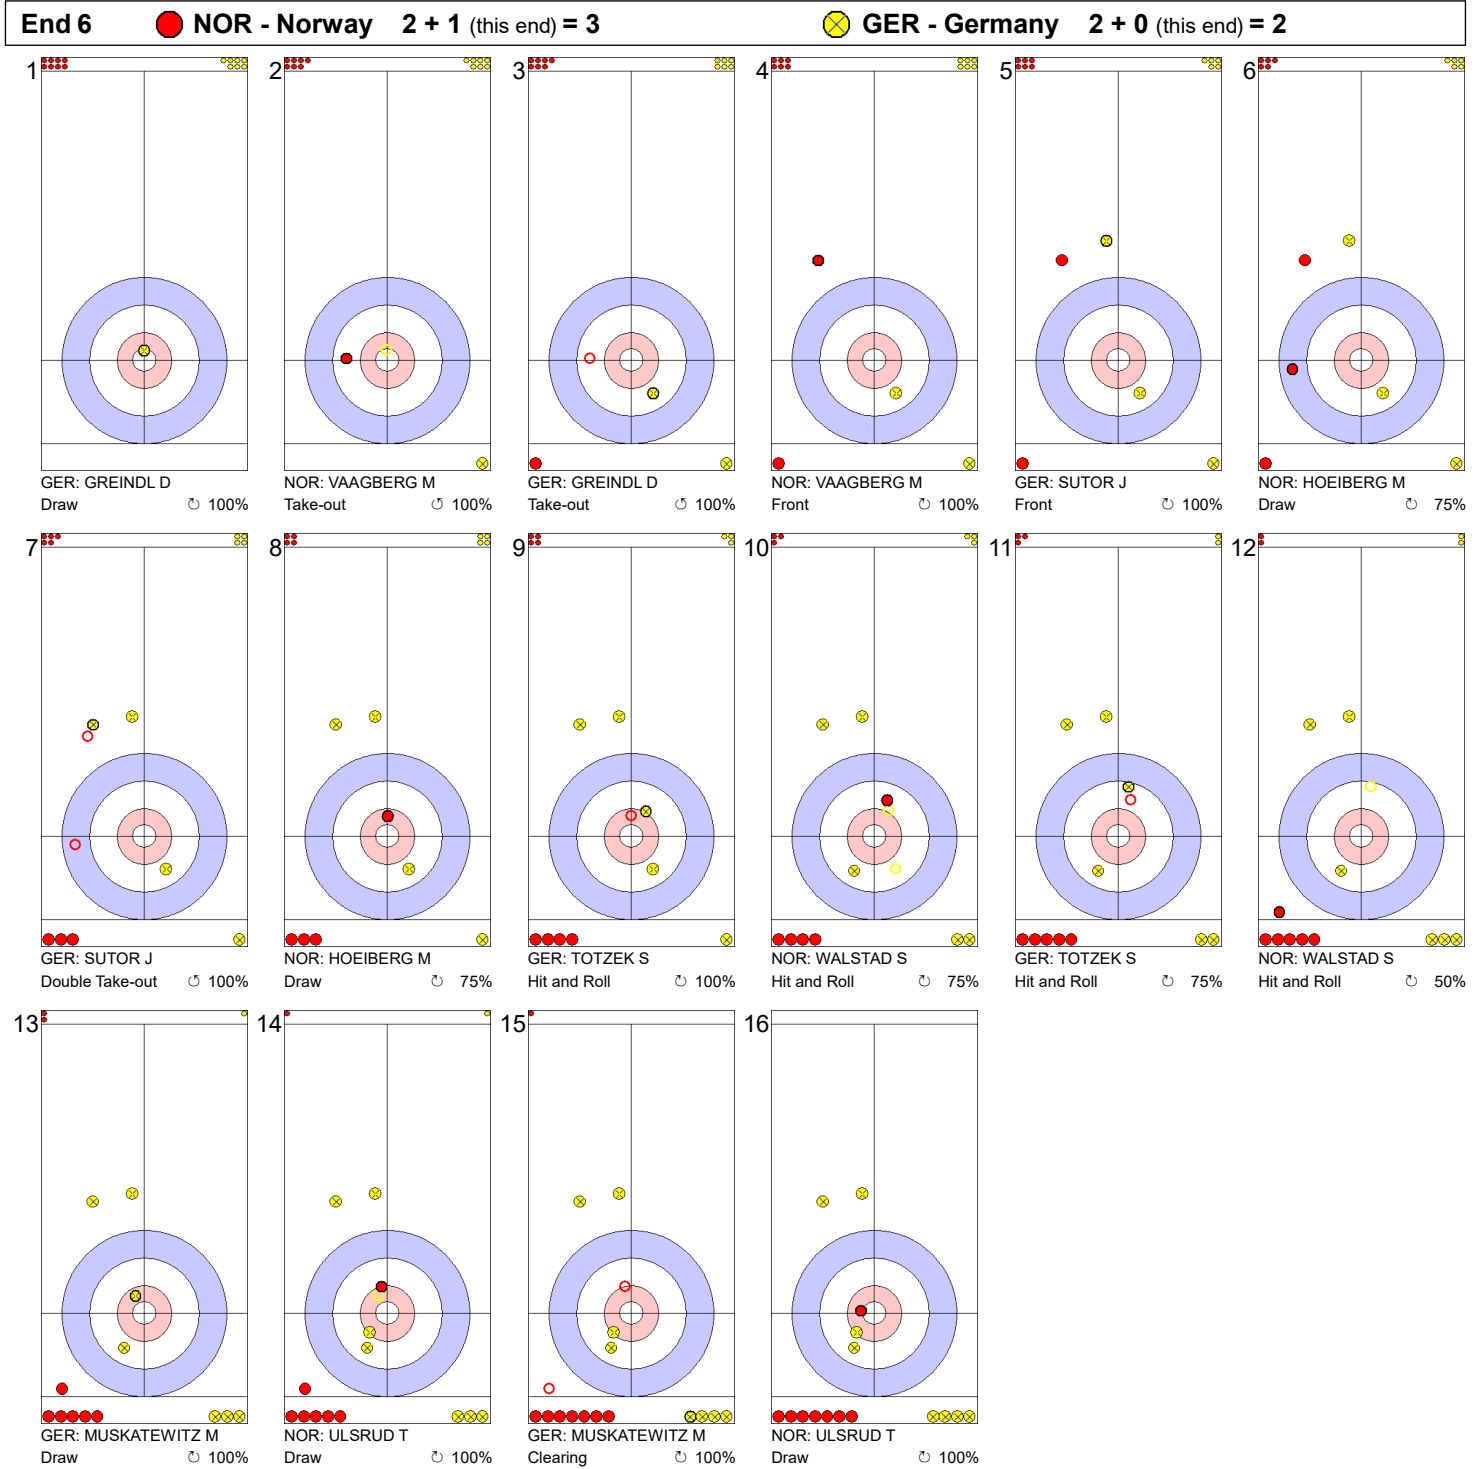

Game - Shot by Shot

Legend:
 ↻ Clockwise ↺ Counter-clockwise - Not considered

Game - Shot by Shot

Legend:
 ↻ Clockwise ↺ Counter-clockwise - Not considered

Game - Shot by Shot

End 3 ● **NOR - Norway** 1 + 1 (this end) = 2 ● **GER - Germany** 1 + 0 (this end) = 1

Legend:
 ↻ Clockwise ↺ Counter-clockwise - Not considered

Game - Shot by Shot

Legend:
 ↻ Clockwise ↺ Counter-clockwise - Not considered

Game - Shot by Shot

Legend:
 ↻ Clockwise ↺ Counter-clockwise - Not considered

Game - Shot by Shot

Legend:
 ↻ Clockwise ↺ Counter-clockwise - Not considered

Game - Shot by Shot

Legend:
 ↻ Clockwise ↺ Counter-clockwise - Not considered

Game - Shot by Shot

Legend:
 Clockwise
 Counter-clockwise
 - Not considered

Game - Shot by Shot

Legend:
 ↻ Clockwise ↺ Counter-clockwise - Not considered