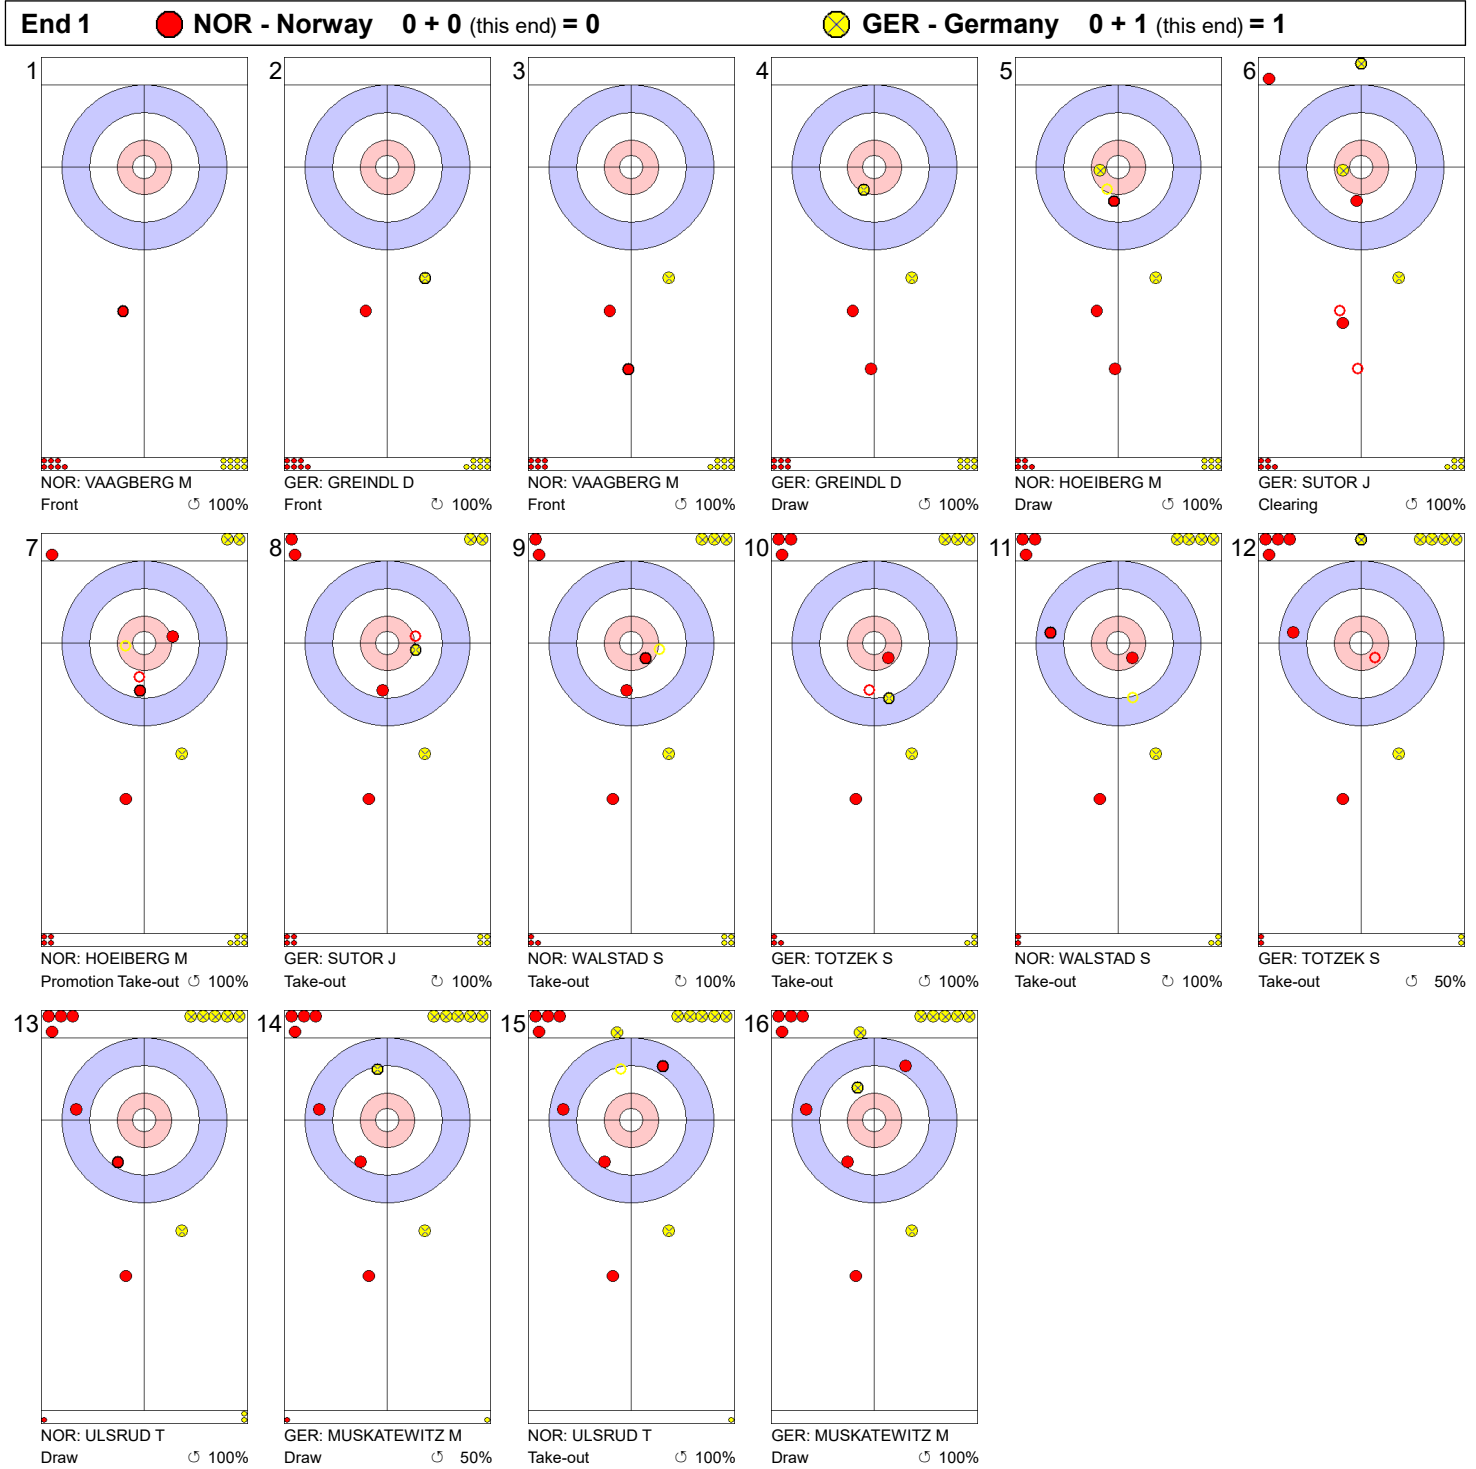

Game - Shot by Shot

Legend:
 ↻ Clockwise ↺ Counter-clockwise - Not considered

Game - Shot by Shot

Legend:
 ↻ Clockwise ↺ Counter-clockwise - Not considered

Game - Shot by Shot

End 3 ● **NOR - Norway** 1 + 1 (this end) = 2 ● **GER - Germany** 1 + 0 (this end) = 1

Legend:
 ↻ Clockwise ↺ Counter-clockwise - Not considered

Game - Shot by Shot

Legend:
 ↻ Clockwise ↺ Counter-clockwise - Not considered

Game - Shot by Shot

Legend:
 ↻ Clockwise ↺ Counter-clockwise - Not considered

Game - Shot by Shot

Legend:
 ↻ Clockwise ↺ Counter-clockwise - Not considered

Game - Shot by Shot

Legend:
 ↻ Clockwise ↺ Counter-clockwise - Not considered

Game - Shot by Shot

Legend:
 Clockwise
 Counter-clockwise
 - Not considered

Game - Shot by Shot

Legend:
 ↻ Clockwise ↺ Counter-clockwise - Not considered