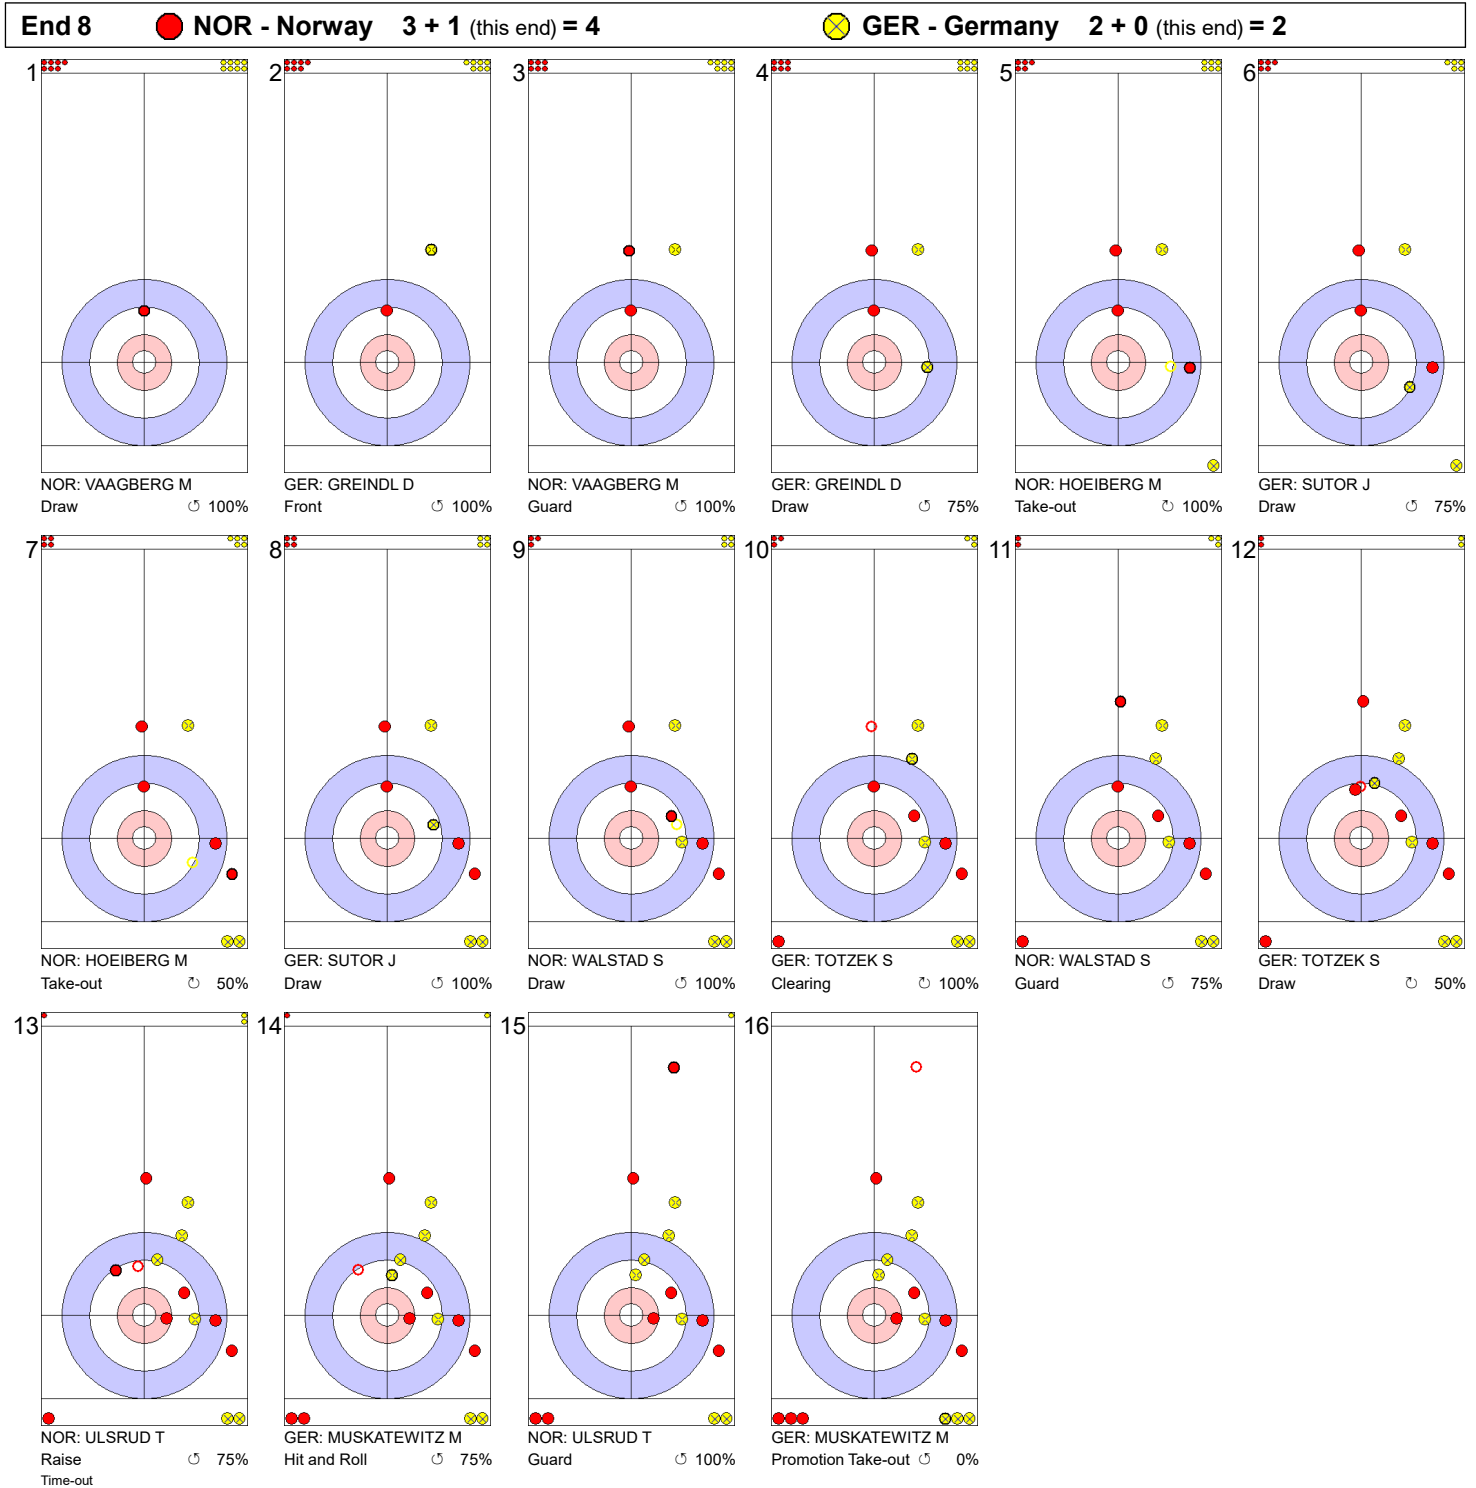

Game - Shot by Shot

Legend:
 ↻ Clockwise ↺ Counter-clockwise - Not considered

Game - Shot by Shot

Legend:
 ↻ Clockwise ↺ Counter-clockwise - Not considered

Game - Shot by Shot

End 3 ● **NOR - Norway** 1 + 1 (this end) = 2 ● **GER - Germany** 1 + 0 (this end) = 1

Legend:
 ↻ Clockwise ↺ Counter-clockwise - Not considered

Game - Shot by Shot

Legend:
 ↻ Clockwise ↺ Counter-clockwise - Not considered

Game - Shot by Shot

Legend:
 ↻ Clockwise ↺ Counter-clockwise - Not considered

Game - Shot by Shot

Legend:
 ↻ Clockwise ↺ Counter-clockwise - Not considered

Game - Shot by Shot

Legend:
 ↻ Clockwise ↺ Counter-clockwise - Not considered

Game - Shot by Shot

Legend:
 Clockwise
 Counter-clockwise
 - Not considered

Game - Shot by Shot

Legend:
 ↻ Clockwise ↺ Counter-clockwise - Not considered