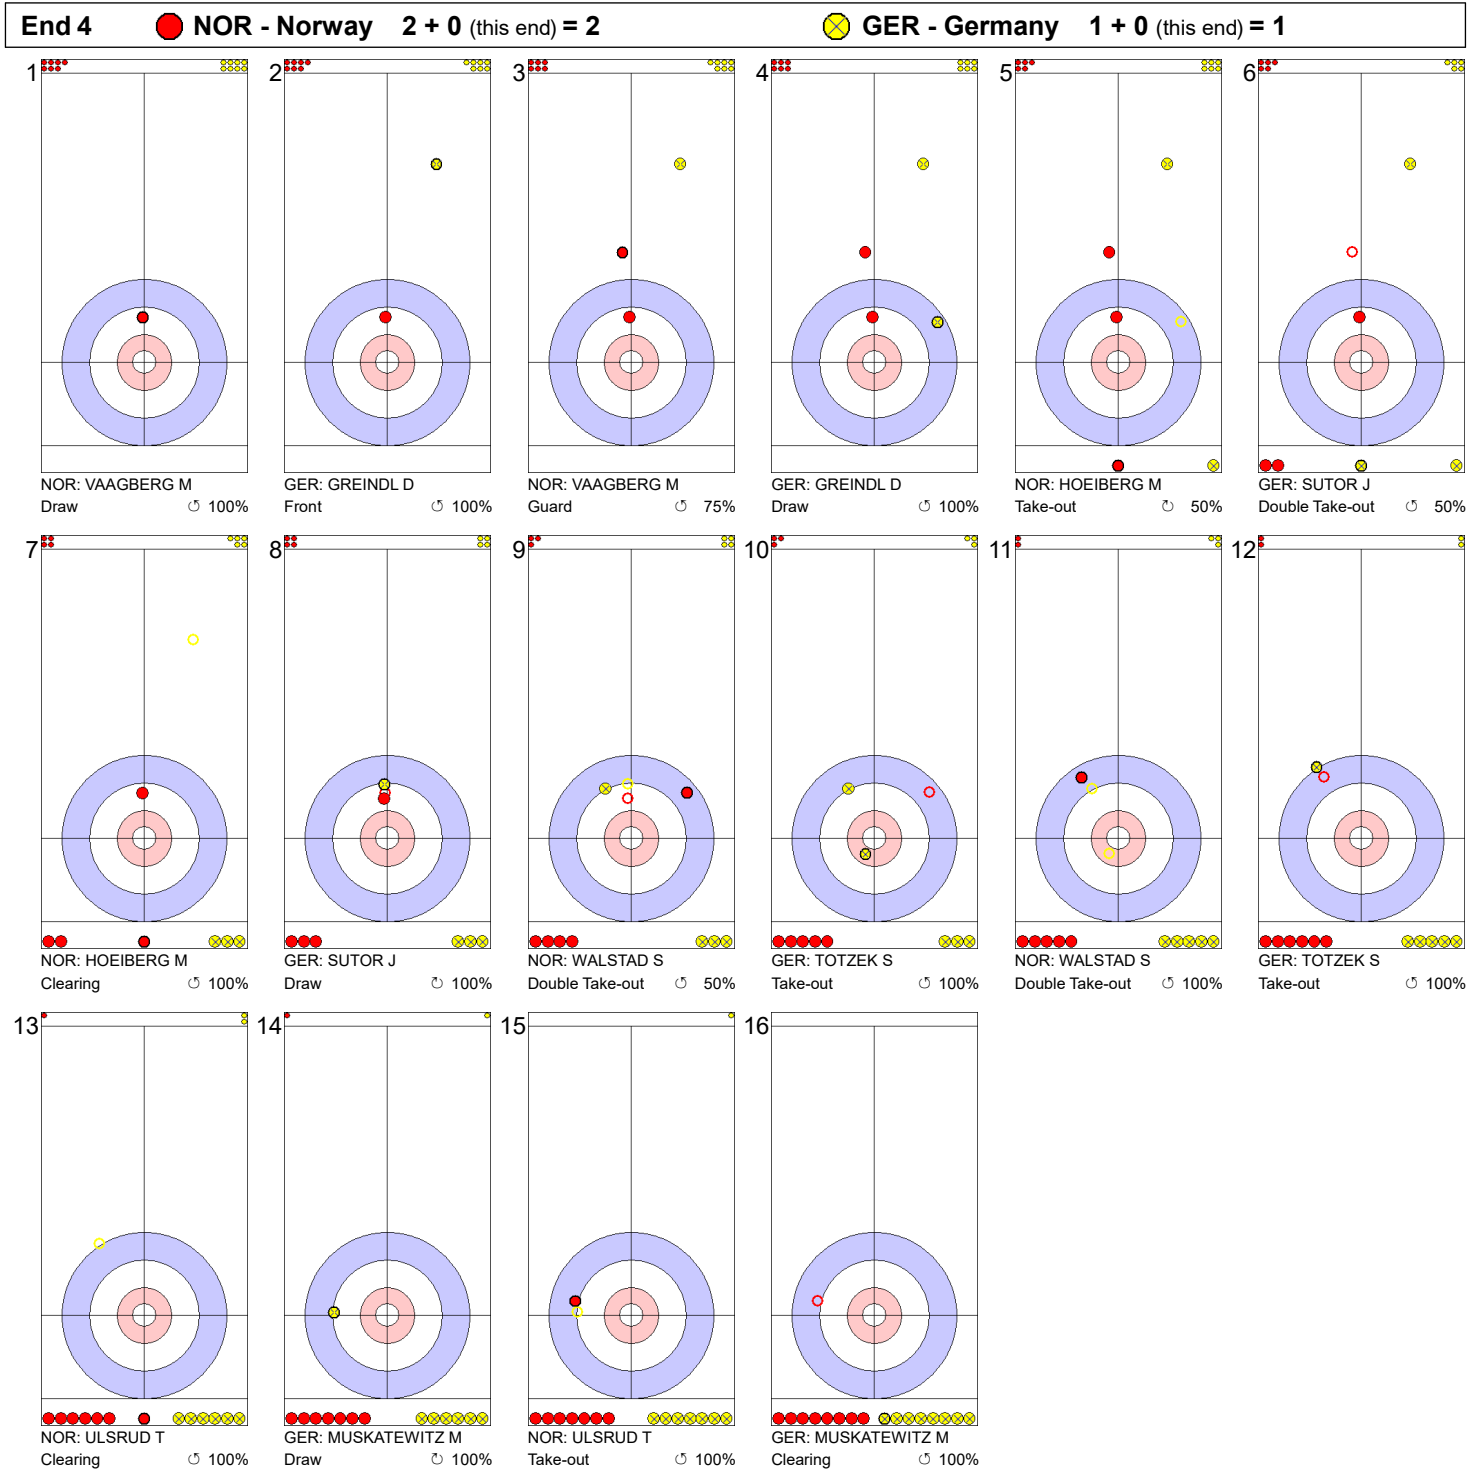

Game - Shot by Shot

Legend:
 ↻ Clockwise ↺ Counter-clockwise - Not considered

Game - Shot by Shot

Legend:
 ↻ Clockwise ↺ Counter-clockwise - Not considered

Game - Shot by Shot

End 3 ● **NOR - Norway** 1 + 1 (this end) = 2 ● **GER - Germany** 1 + 0 (this end) = 1

Legend:
 ↻ Clockwise ↺ Counter-clockwise - Not considered

Game - Shot by Shot

Legend:
 ↻ Clockwise ↺ Counter-clockwise - Not considered

Game - Shot by Shot

Legend:
 ↻ Clockwise ↺ Counter-clockwise - Not considered

Game - Shot by Shot

Legend:
 ↻ Clockwise ↺ Counter-clockwise - Not considered

Game - Shot by Shot

Legend:
 ↻ Clockwise ↺ Counter-clockwise - Not considered

Game - Shot by Shot

Legend:
 Clockwise
 Counter-clockwise
 - Not considered

Game - Shot by Shot

Legend:
 ↻ Clockwise ↺ Counter-clockwise - Not considered