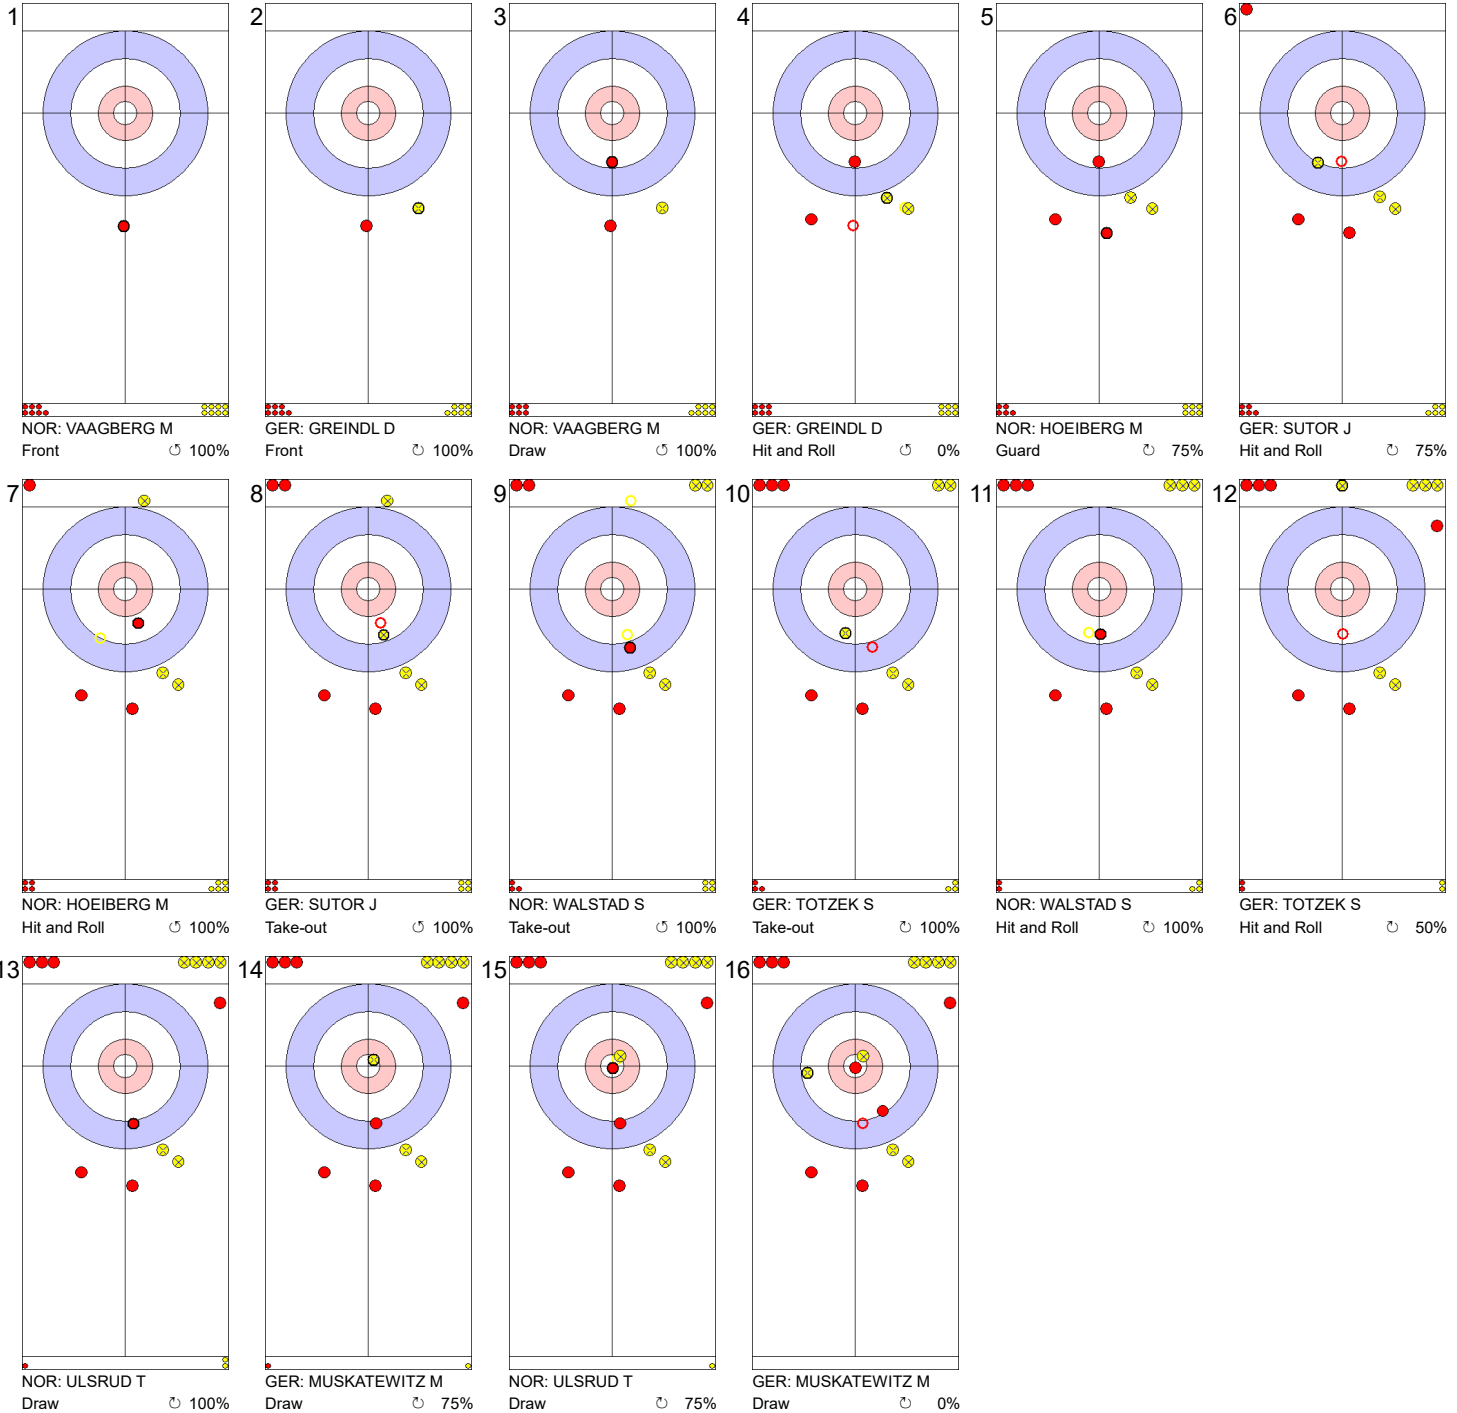

Game - Shot by Shot

Legend:
 ↻ Clockwise ↺ Counter-clockwise - Not considered

Game - Shot by Shot

Legend:
 ↻ Clockwise ↺ Counter-clockwise - Not considered

Game - Shot by Shot

End 3 ● **NOR - Norway** 1 + 1 (this end) = 2 ● **GER - Germany** 1 + 0 (this end) = 1

Legend:
 ↻ Clockwise ↺ Counter-clockwise - Not considered

Game - Shot by Shot

Legend:
 ↻ Clockwise ↺ Counter-clockwise - Not considered

Game - Shot by Shot

Legend:
 ↻ Clockwise ↺ Counter-clockwise - Not considered

Game - Shot by Shot

Legend:
 ↻ Clockwise ↺ Counter-clockwise - Not considered

Game - Shot by Shot

Legend:
 ↻ Clockwise ↺ Counter-clockwise - Not considered

Game - Shot by Shot

Legend:
 Clockwise
 Counter-clockwise
 - Not considered

Game - Shot by Shot

Legend:
 ↻ Clockwise ↺ Counter-clockwise - Not considered