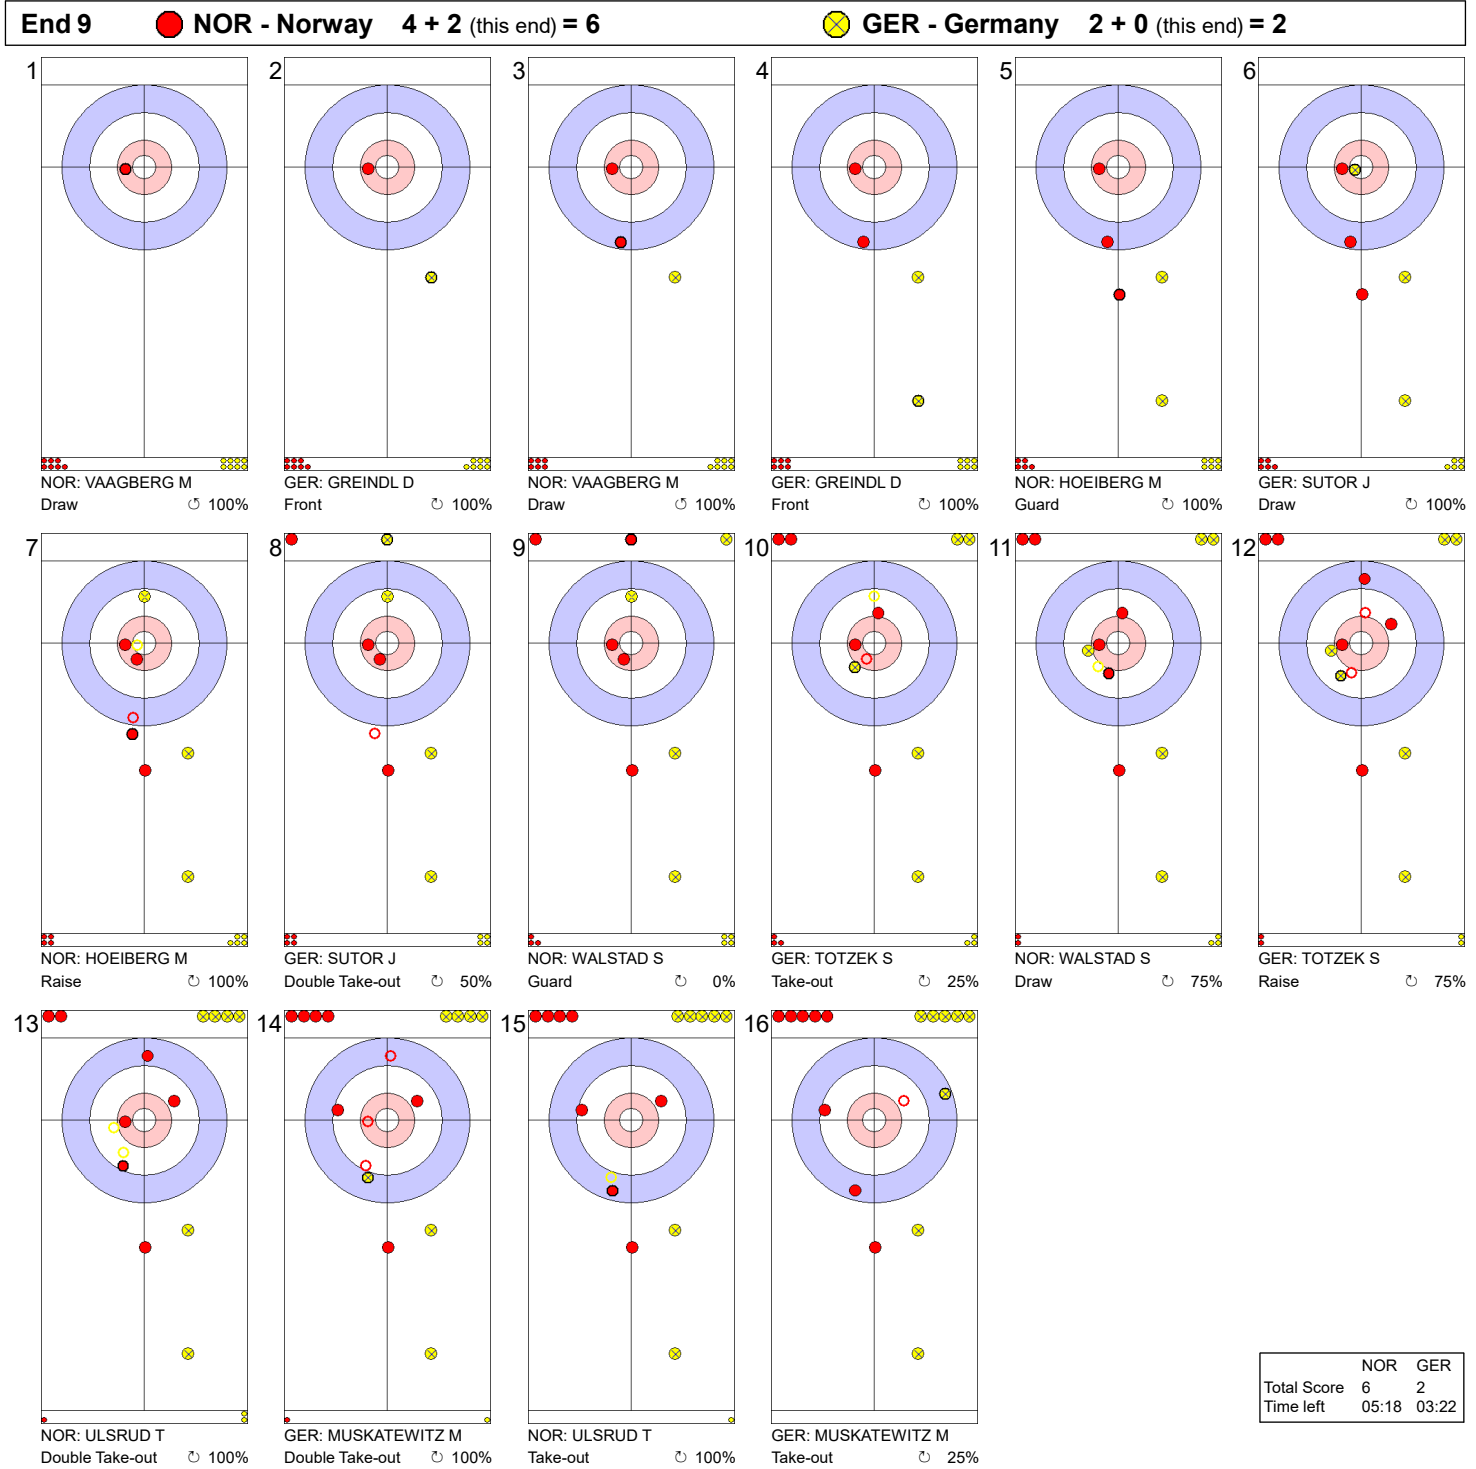

Game - Shot by Shot

Legend:
 ↻ Clockwise ↺ Counter-clockwise - Not considered

Game - Shot by Shot

Legend:
 ↻ Clockwise ↺ Counter-clockwise - Not considered

Game - Shot by Shot

End 3 ● **NOR - Norway** 1 + 1 (this end) = 2 ● **GER - Germany** 1 + 0 (this end) = 1

Legend:
 ↻ Clockwise ↺ Counter-clockwise - Not considered

Game - Shot by Shot

Legend:
 ↻ Clockwise ↺ Counter-clockwise - Not considered

Game - Shot by Shot

Legend:
 ↻ Clockwise ↺ Counter-clockwise - Not considered

Game - Shot by Shot

Legend:
 ↻ Clockwise ↺ Counter-clockwise - Not considered

Game - Shot by Shot

Legend:
 ↻ Clockwise ↺ Counter-clockwise - Not considered

Game - Shot by Shot

Legend:
 Clockwise
 Counter-clockwise
 - Not considered

Game - Shot by Shot

Legend:
 ↻ Clockwise ↺ Counter-clockwise - Not considered